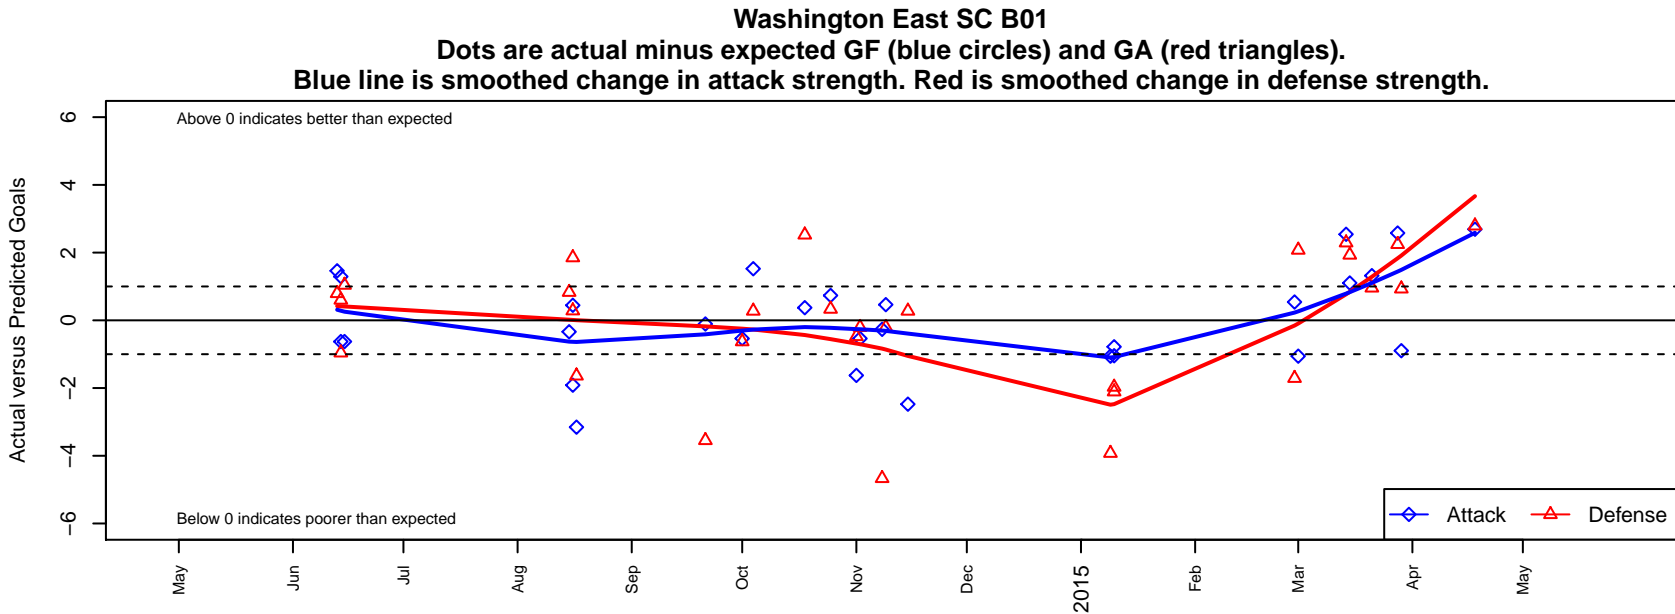

Washington East SC B01

Washington East SC
 Spokane, WA
 B01 total strength=950
 attack=2.61 defense=1.08
 fall league = PSPL–Inland Div 1 U13
 spr league = Spr PSPL SuperLeague 2 U13
 notes= Cater 2013; Davis 2014

**attack and defense variance (black dot)
relative to other teams
and top 10 in region**

**attack and defense rating
relative to others at age
and all opponents in last 13 months**

Performance relative to 13 month average