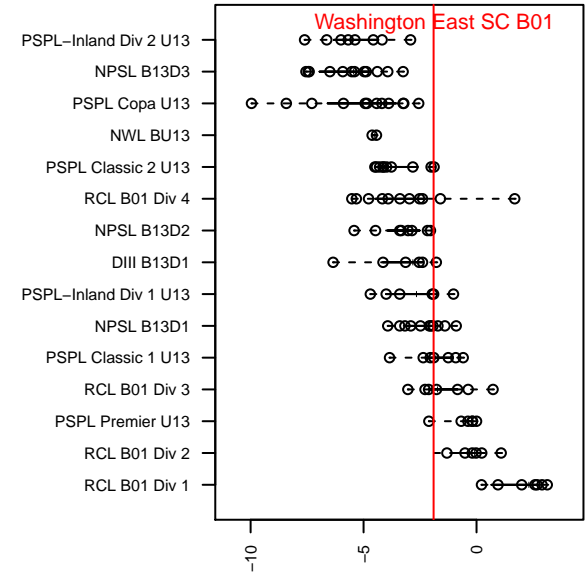

Washington East SC B01

Washington East SC
 Spokane, WA
 B01 total strength=950
 attack=2.61 defense=1.08
 fall league = PSPL–Inland Div 1 U13
 spr league = Spr PSPL SuperLeague 2 U13
 notes= Cater 2013; Davis 2014

alt names used:
 WE Davis BU13
 WE Davis B13
 Washington East SC B01 Davis
 Washington East '01 – Davis
 Washington East SC B01 Hartanov

Venues played:
 2014 Olivia Chaffin BU13
 2014 Mt Hood Challenge U13
 2014 PSPL–Inland Div 1 U13
 2014 PacNW Winter Classic Premier II U13
 2014 Spr PSPL SuperLeague 2 U13

**attack and defense variance (black dot)
relative to other teams
and top 10 in region**

**attack and defense rating
relative to others at age
and all opponents in last 13 months**

Performance relative to 13 month average